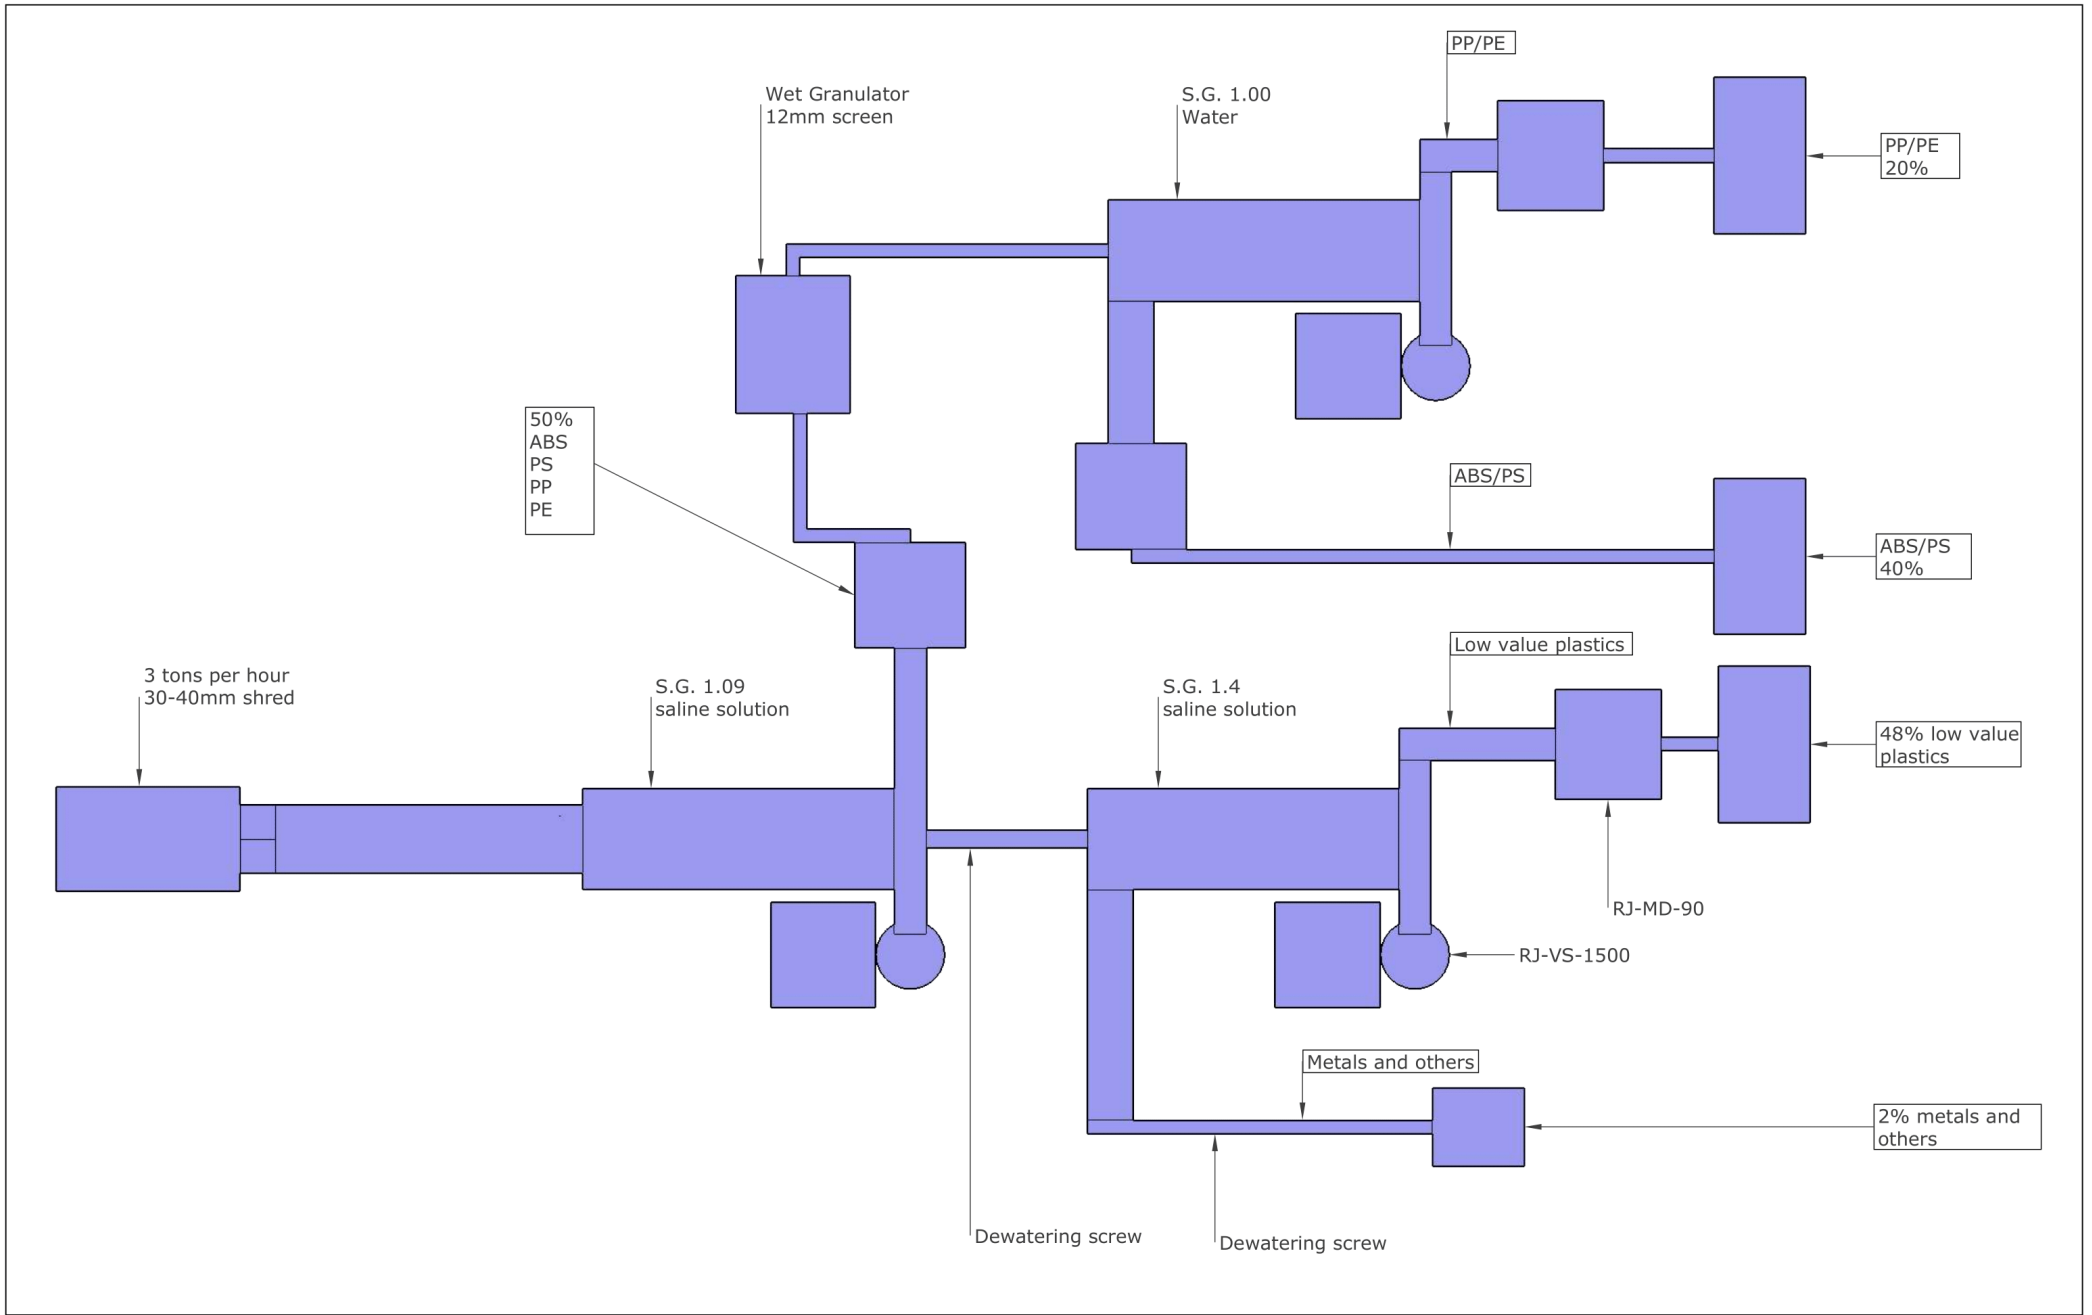

ROTAJET SYSTEMS LIMITED
UNIT 14, FLANSHAW WAY,
WAKEFIELD, WF2 9LP.
ENGLAND.
TEL: 0044 1924 271446
email: info@rotajet.co.uk
www: www.rotajet.co.uk

CUSTOMER:-
CONTACT:-
PROJECT:- WEE WASTE PLASTICS 3 tons / HOUR

REVISIONS	
MM/DD/YY	REMARKS
1	---
2	---
3	---
4	---
5	---